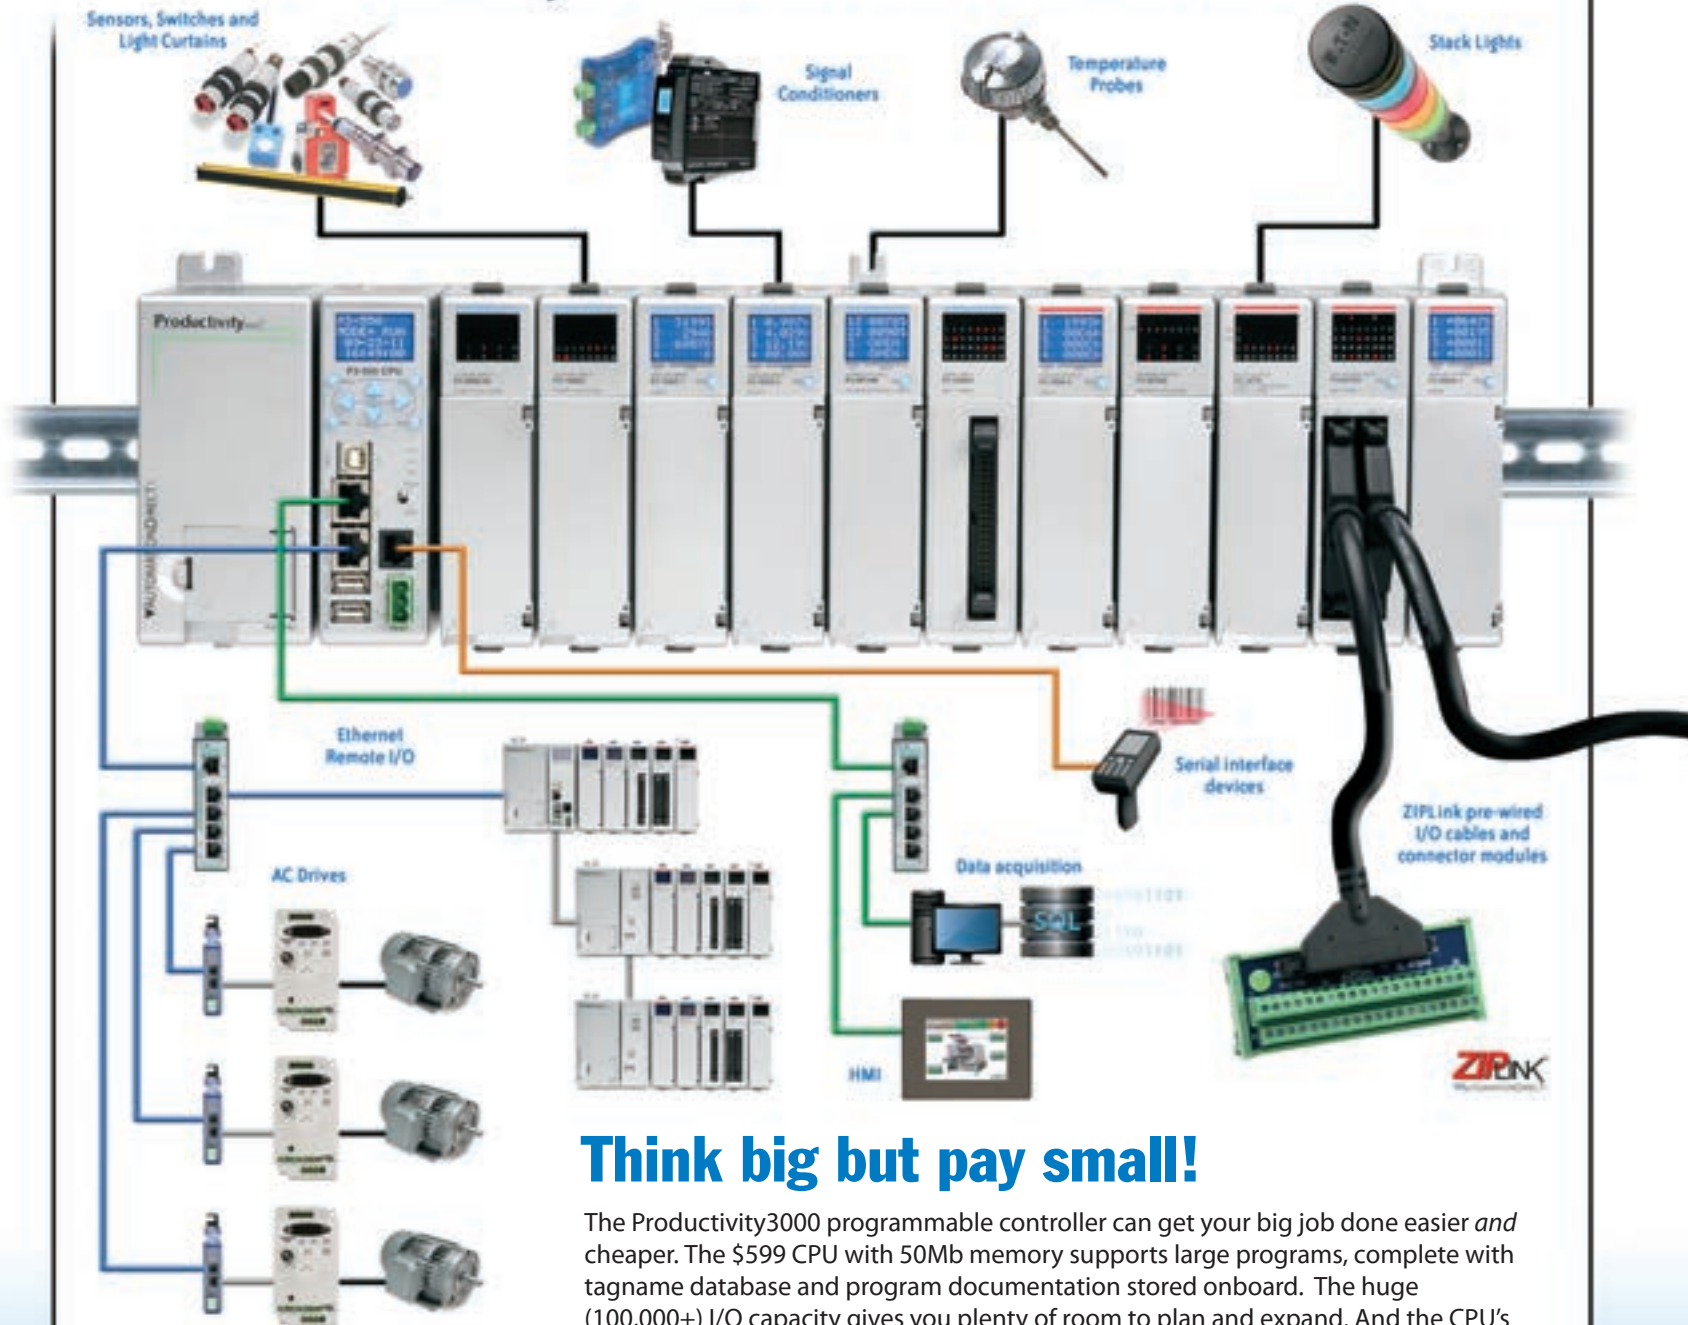

more

Of what you want in a controller

Think big but pay small!

The Productivity3000 programmable controller can get your big job done easier *and* cheaper. The \$599 CPU with 50Mb memory supports large programs, complete with tagname database and program documentation stored onboard. The huge (100,000+) I/O capacity gives you plenty of room to plan and expand. And the CPU's seven communication ports make integrating a large system easier than you can imagine. **Download the free programming software and check it out!**

- **USB local I/O expansion port** - supports up to four additional local I/O bases
- **Ethernet remote I/O expansion port** - supports 32 remote I/O racks and up to 64 GS series AC drives
- **High-speed Ethernet port for network of HMI** (up to 32 C-more panels), other controllers, and enterprise system communications
- **Two serial ports for peripheral device interface or simple controller networking**
- **USB port for data logging to removable drive, and project transfer**

Troubleshooting and Data Logging Has Never Been Easier

Thermocouple Terminal Blocks
 DIN Rail Mounting and
 Audit Capable

*DRTB Series
 All Models \$8 Each

DRTB-RAIL-3575-1,
 \$3.50, sold separately.

Pre-Cut DIN
 Rail Available

With Built-In
 Connector

Visit omega.com/drtb
omega.com/video

PLC + HMI with Data Logging

OCS XL Series
 Starts at \$445

HE-XE102
 \$445

HE-XL102
 \$1550

HE-XT102
 \$775

Visit omega.com/ocsxl_series