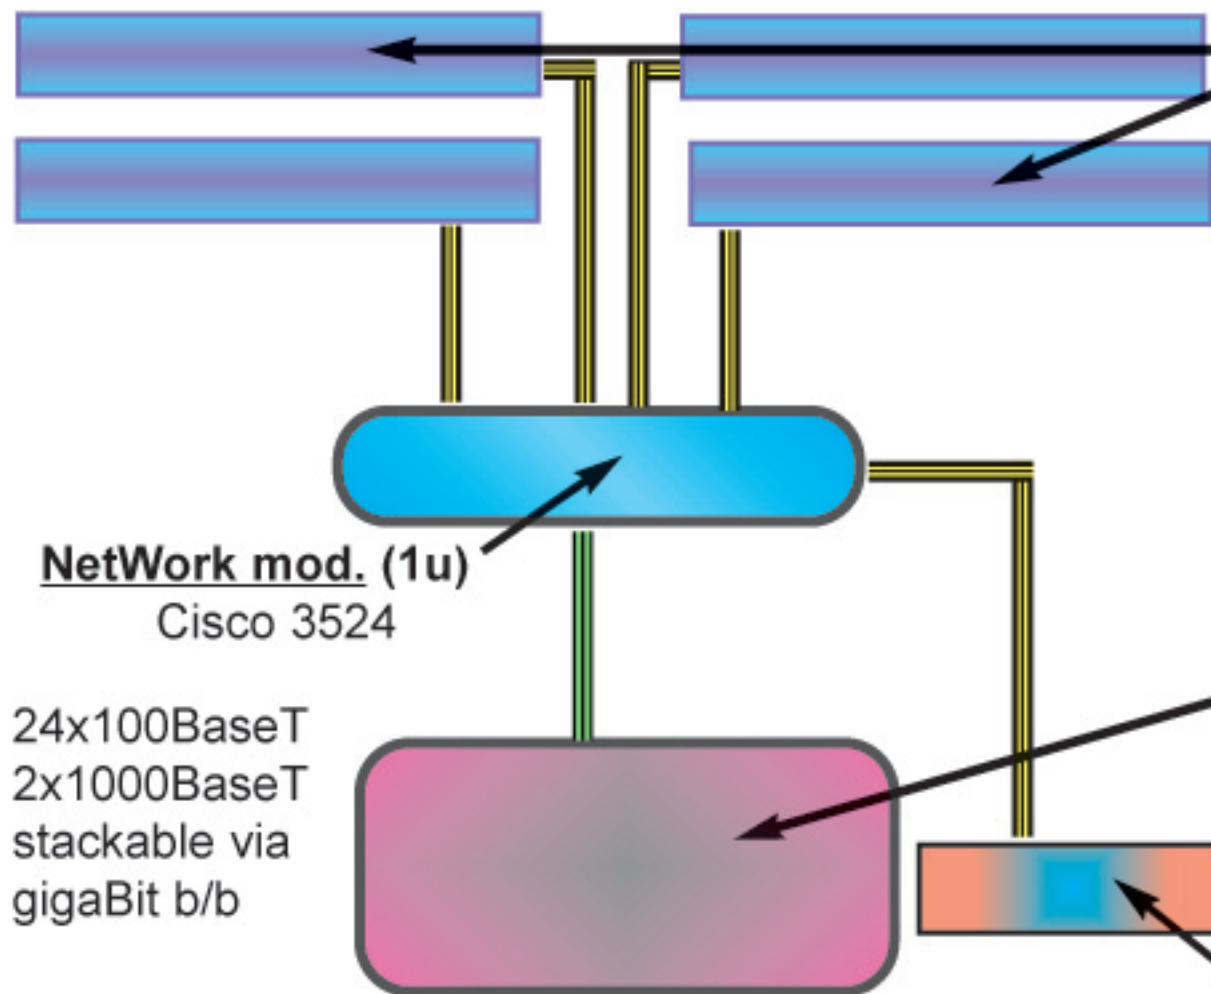

Render Farm

by InfoBahn Internationale

NetWork mod. (1u)

Cisco 3524

24x100BaseT
2x1000BaseT
stackable via
gigaBit b/b

==== 100BaseT
==== 1000BaseT

Fattening Pen mod. (fp) (1u rackmnt)

- Pen.III/733
- 133mhz FSB motherBoard
- 512mb-1.5gb RAM
- 20gb ATA166 disc (system disc)
- 100BaseT nic
- LINUX OS (optimised kernel)
- application software (render engine)
- expandable to 25fp/1Silo

File/Admin Server (Silo)(4u rackmnt)

- Pen.III/733
- 133mhz FSB motherBoard
- 256mb RAM
- 20gb ATA166 disc (system disc)
- 1000BaseT nic
- LINUX OS (optimised kernel)
- application/sys software
 - NFS server
 - job "tracker/schedder" db
- 300gb SCSI RAID